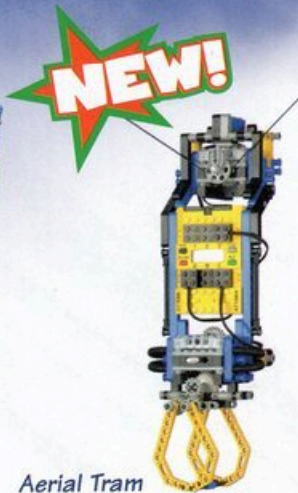

Wall Climber

Aerial Tram

Tabletop Cleaner

A. Become a LEGO Master Builder!

With this new expansion set for the Robotics Invention System, you can greatly expand the capability of your MINDSTORMS robots. Step-by-step building instructions and new unique LEGO building elements will help you discover the secrets of building like a real Master Builder! Ages 12+. 316 pieces.